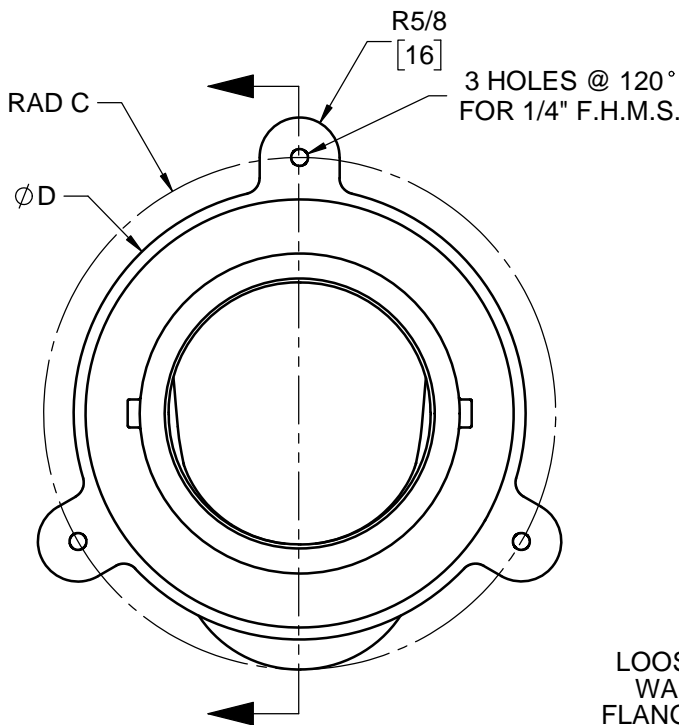

SPECIFICATION:

JOSAM 25010-PVC SERIES CAST BRONZE DOWNSPOUT NOZZLE, LOOSE WALL FLANGE AND INLET CONNECTION WITH THREE SET SCREWS. CONNECTS TO PVC PIPE.

**ROOF DRAIN
DOWNSPOUT NOZZLE**

SERIES **25010-PVC**

	TYPE	PIPE SIZE	B	C	D	E
	25012-PVC	2*	4	3-3/8	6	2-5/8
	25013-PVC	3	4	3-3/8	6	2-5/8
	25014-PVC	4	5	3-7/8	7	2-5/8
	25015-PVC	5*	7-1/2	4-7/8	9	2-5/8
	25016-PVC	6	7-1/2	4-7/8	9	2-5/8
	25018-PVC	8	9-5/8	5-7/8	11	2-5/8
	25019-PVC	10	11-1/4	6-3/4	12-3/4	2-5/8

-24	ROUGH NIKALOY
-51	SATIN FINISH BRONZE
-BS	BIRD SCREEN

* FOR 2" SIZE, FURNISHED WITH 3" BODY WITH 3" X 2"
FOR 5" SIZE, FURNISHED WITH 6" BODY WITH 6" X 5"

WARNING: Cancer and Reproductive Harm - www.P65Warnings.ca.gov