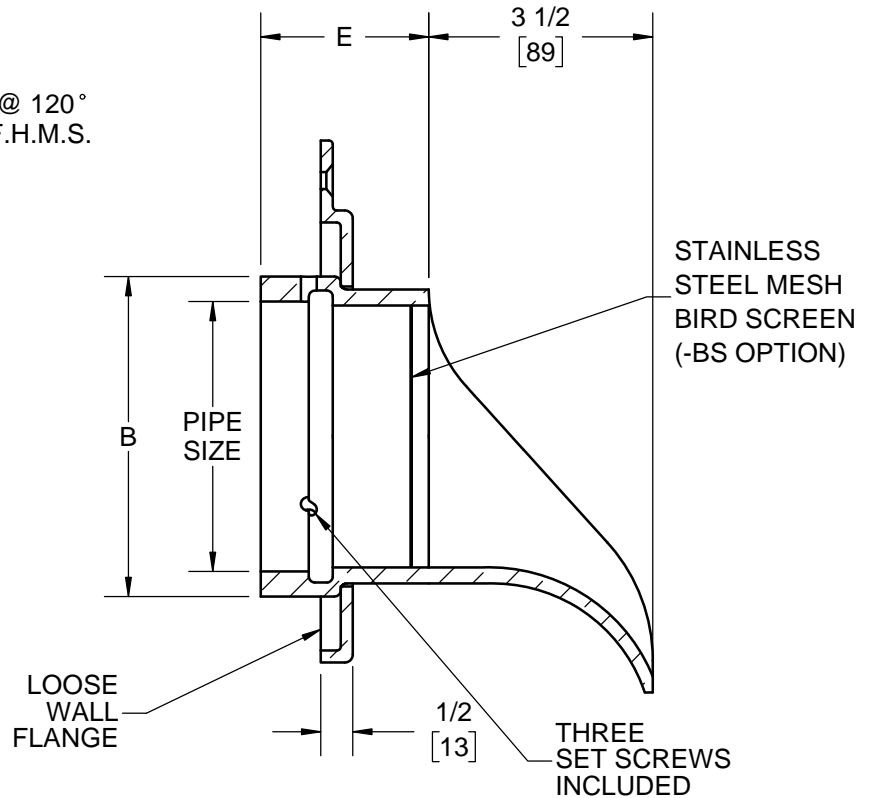

SPECIFICATION:

JOSAM 25010-PVC SERIES CAST BRONZE DOWNSPOUT NOZZLE, LOOSE WALL FLANGE AND INLET CONNECTION WITH THREE SET SCREWS. CONNECTS TO PVC PIPE.

**ROOF DRAIN
DOWNSPOUT NOZZLE**

SERIES **25010-PVC**

	TYPE	PIPE SIZE	B	C	D	E
	25012-PVC	2*	4	3-3/8	6	2-5/8
	25013-PVC	3	4	3-3/8	6	2-5/8
	25014-PVC	4	5	3-7/8	7	2-5/8
	25015-PVC	5*	7-1/2	4-7/8	9	2-5/8
	25016-PVC	6	7-1/2	4-7/8	9	2-5/8
	25018-PVC	8	9-5/8	5-7/8	11	2-5/8
	25019-PVC	10	11-1/4	6-3/4	12-3/4	2-5/8

-24	ROUGH NIKALOY
-51	SATIN FINISH BRONZE
-BS	BIRD SCREEN

* FOR 2" SIZE, FURNISHED WITH 3" BODY WITH 3" X 2"
FOR 5" SIZE, FURNISHED WITH 6" BODY WITH 6" X 5"

WARNING: Cancer and Reproductive Harm - www.P65Warnings.ca.gov