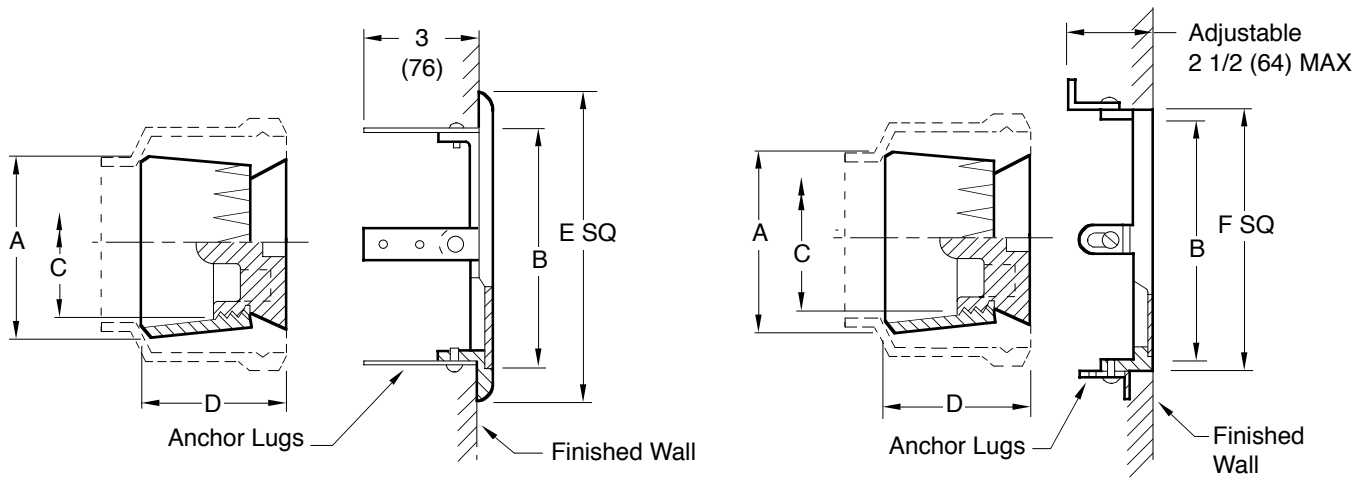

### LEAD SEAL PLUG WITH SQUARE FRAME AND COVER

**FUNCTION:** Used in hub openings in drainage piping where a cleanout is required. The straight thread lead seal plug permits quick and easy removal. Grooves on outside of ferrule prevent turning. Type of cover as indicated by figure number selected. Both covers are used to cover cleanouts concealed in walls. The square design is particularly adaptable to adjacent walls, floors, ceilings, etc., that are finished with material in straight line patterns. The anchoring lugs provide easy means for securing the frame to the wall construction. The face-of-wall (4430) cover is for tile, masonry, or dry wall construction, and is usually installed on an opening provided in the finished wall. The flush-with-wall (4431) cover is for plaster or wet wall construction and is installed during the wall construction.

FIG. 4430C . . . . FACE-OF-WALL COVER       FIG. 4431C . . . . FLUSH-WITH-WALL COVER

A SIZE	B OPENING	C SIZE	D	E SQ	F SQ
02 (50)	6 x 6 (150) x (150)	1 1/2 (38)	2 1/2 (64)	7 3/4 (195)	6 1/2 (165)
03 (80)	6 x 6 (150) x (150)	2 1/2 (64)	2 3/4 (70)	7 3/4 (195)	6 1/2 (165)
04 (100)	6 x 6 (150) x (150)	3 1/2 (89)	3 (76)	7 3/4 (195)	6 1/2 (165)
05 (125)	8 x 8 (205) x (205)	4 1/2 (115)	3 (76)	9 3/4 (250)	8 1/2 (215)
06 (150)	8 x 8 (205) x (205)	5 1/2 (140)	3 (76)	9 3/4 (250)	8 1/2 (215)
*	10 x 10 (255) x (255)	-	-	11 3/4 (300)	10 1/2 (265)
*	12 x 12 (305) x (305)	-	-	13 3/4 (350)	12 1/2 (320)
*	15 x 15 (380) x (380)	-	-	16 3/4 (425)	15 1/2 (395)

\*Covers may be used with any of the above plugs  
 NOTE: Dimensions shown in parentheses are in millimeters.

**REGULARLY FURNISHED:**  
 Duco Cast Iron Caulk Ferrule with Cast Iron Lead Seal Plug, with Chrome Plated Bronze Square Frame and Secured Cover. Type of Cover as Indicated by Figure Number Selected.