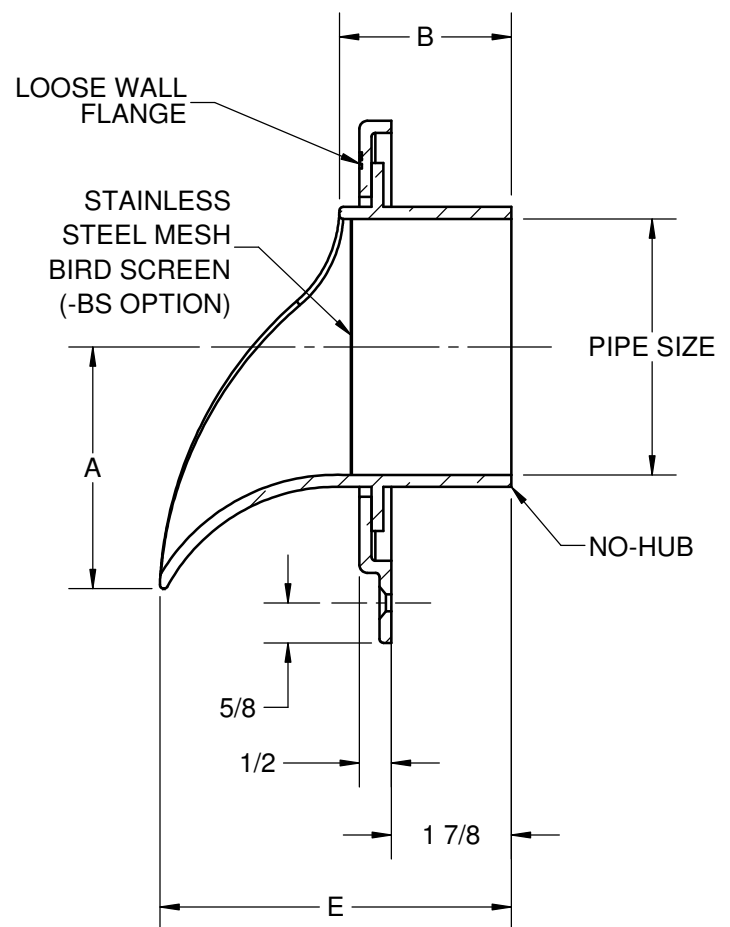

**SPECIFICATION:**

JOSAM 25010-Z SERIES COATED CAST BRONZE DOWNSPOUT NOZZLE, LOOSE WALL FLANGE AND NO-HUB INLET CONNECTION.

**ROOF DRAIN  
DOWNSPOUT NOZZLE**

SERIES **25010-Z**

	TYPE	PIPE SIZE	A	B	C	D	E
	25012-Z	2"	2 3/8	2 5/8	3	5 7/16	5 3/8
	25013-Z	3"	3 3/8	2 5/8	3 1/2	6 7/16	5 3/8
	25014-Z	4"	3 3/4	2 5/8	4	7 7/16	5 1/2
	25015-Z	5"	4 1/4	2 5/8	4 1/2	8 7/16	5 3/4
	25016-Z	6"	4 3/4	2 5/8	5 1/2	9 7/16	5 3/4
	25018-Z	8"	5 7/8	2 5/8	6	11 7/16	6 1/2
	25019-Z	10"	6 7/8	3	6 7/8	13	6 1/2
	25010-12-Z	12"	7 7/8	3	7 7/8	15	6 1/2

-24	ROUGH NIKALOY (NICKEL-BRONZE)
-51	SATIN FINISH BRONZE
-BS	BIRD SCREEN
-PVC	CONNECTS TO PVC PIPE
-T	THREADED OUTLET

DATE OF LAST CHANGE: 6/29/15

DIMENSIONS ARE SUBJECT TO MANUFACTURERS TOLERANCES AND CHANGE WITHOUT NOTICE. WE CAN ASSUME NO RESPONSIBILITY FOR USE OF SUPERSEDED OR VOID DATA.