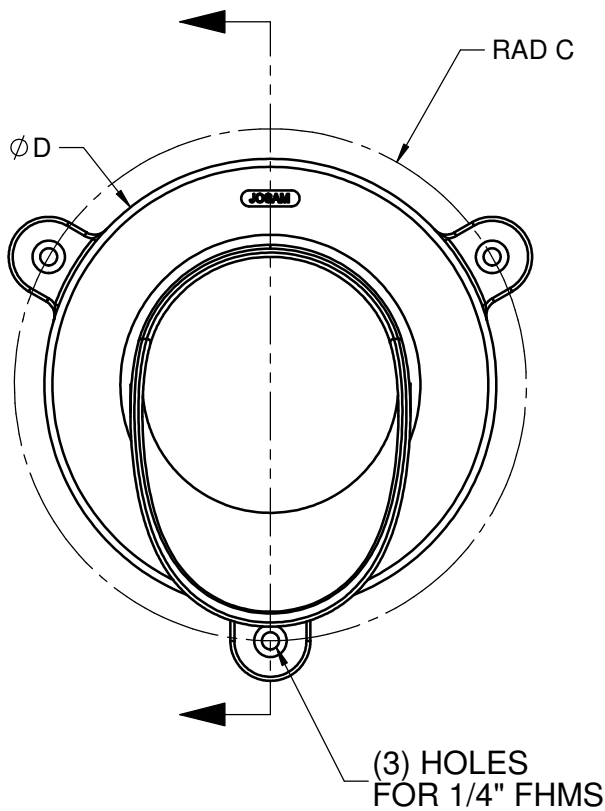

**SPECIFICATION:**

JOSAM 25010-Z SERIES COATED CAST BRONZE DOWNSPOUT NOZZLE, LOOSE WALL FLANGE AND NO-HUB INLET CONNECTION.

**ROOF DRAIN  
DOWNSPOUT NOZZLE**

SERIES **25010-Z**

	TYPE	PIPE SIZE	A	B	C	D	E
	25012-Z	2"	2 3/8	2 5/8	3	5 7/16	5 3/8
	25013-Z	3"	3 3/8	2 5/8	3 1/2	6 7/16	5 3/8
	25014-Z	4"	3 3/4	2 5/8	4	7 7/16	5 1/2
	25015-Z	5"	4 1/4	2 5/8	4 1/2	8 7/16	5 3/4
	25016-Z	6"	4 3/4	2 5/8	5 1/2	9 7/16	5 3/4
	25018-Z	8"	5 7/8	2 5/8	6	11 7/16	6 1/2
	25019-Z	10"	6 7/8	3	6 7/8	13	6 1/2
	25010-12-Z	12"	7 7/8	3	7 7/8	15	6 1/2

-24	ROUGH NIKALOY (NICKEL-BRONZE)
-51	SATIN FINISH BRONZE
-BS	BIRD SCREEN
-PVC	CONNECTS TO PVC PIPE
-T	THREADED OUTLET

DATE OF LAST CHANGE: 6/29/15

DIMENSIONS ARE SUBJECT TO MANUFACTURERS TOLERANCES AND CHANGE WITHOUT NOTICE. WE CAN ASSUME NO RESPONSIBILITY FOR USE OF SUPERSEDED OR VOID DATA.