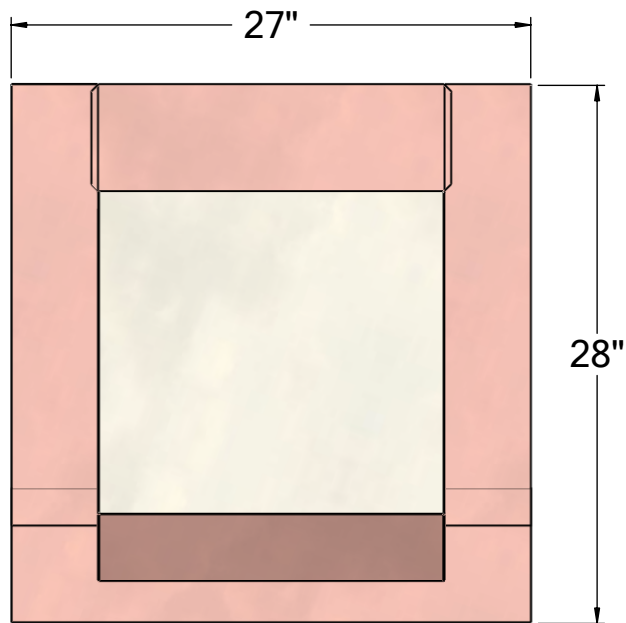

# LOW PROFILE ATTIC VENT

58 in<sup>2</sup> NET FREE AREA

MATERIAL	16 oz copper
----------	--------------