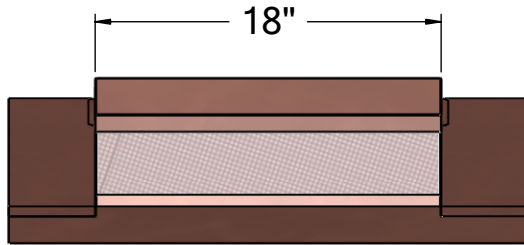

# LOW PROFILE ATTIC VENT

58 in<sup>2</sup> NET FREE AREA

MATERIAL	16 oz copper
----------	--------------