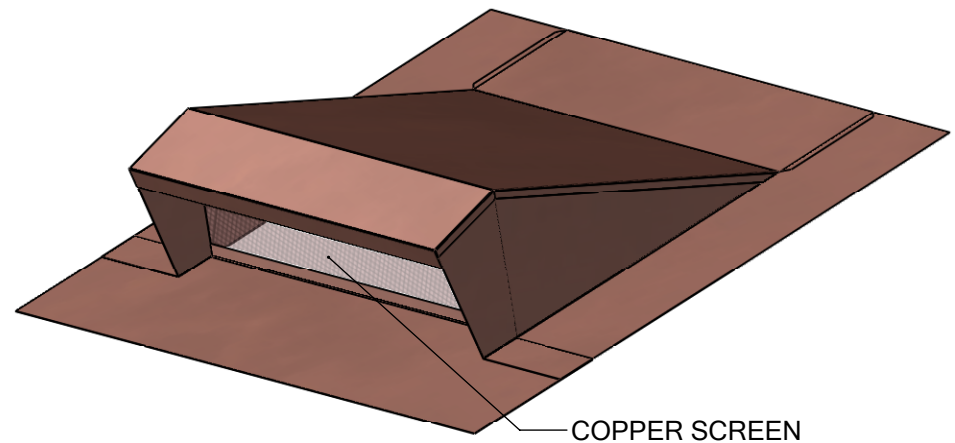

# LOW PROFILE ATTIC VENT

58 in<sup>2</sup> NET FREE AREA

MATERIAL	16 oz copper
----------	--------------