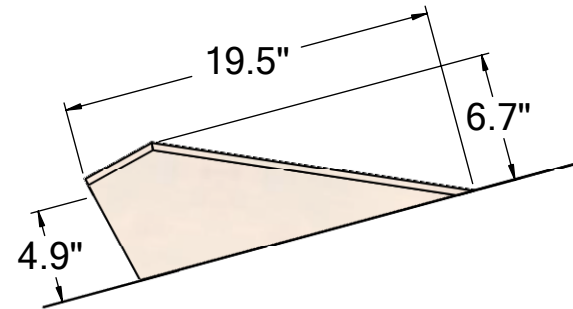

# LOW PROFILE ATTIC VENT

58 in<sup>2</sup> NET FREE AREA

MATERIAL	16 oz copper
----------	--------------