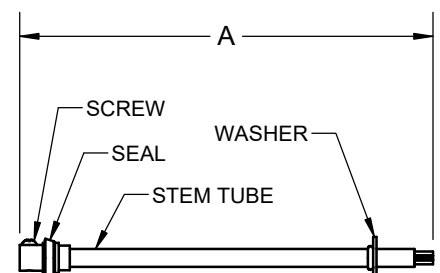

**SPECIFICATION:**

**HYDRANT  
REPLACEMENT PARTS**

JOSAM SERIES 71350 REPLACEMENT PARTS GUIDE.

SERIES

**71350**

POS. NO.	PART NO.	DESCRIPTION
1	71350P01U	KEY (1/4")
2	71350P02U	BONNET ASSY (INCL. 3 O-RINGS)
3	SEE TABLE	STEM TUBE ASSY (INCL. WASHER, SEAL, SCREW)
4	71350P04U	VALVE ASSY (INCL. 2 O-RINGS)
5	71350P05U	VACUUM BREAKER ASSY
6	71350P06U	VACUUM BREAKER CAP

**POS. NO. 3 - STEM TUBE ASSY - PART NOS.**

71350 MODEL	71300 MODEL	A DIM. [mm]	PART NO.
71350-MC-QTR	71300-6-QTR	3-5/8" [92]	09600B
71350-4-QTR	71300-7-QTR	4-5/8" [117]	09600C
71350-6-QTR	71300-9-QTR	6-5/8" [168]	09600D
71350-8-QTR	71300-11-QTR	8-5/8" [219]	09600E
71350-10-QTR	71300-13-QTR	10-5/8" [270]	09600F
71350-12-QTR	71300-15-QTR	12-5/8" [321]	09600G
71350-14-QTR	71300-17-QTR	14-5/8" [371]	09600H