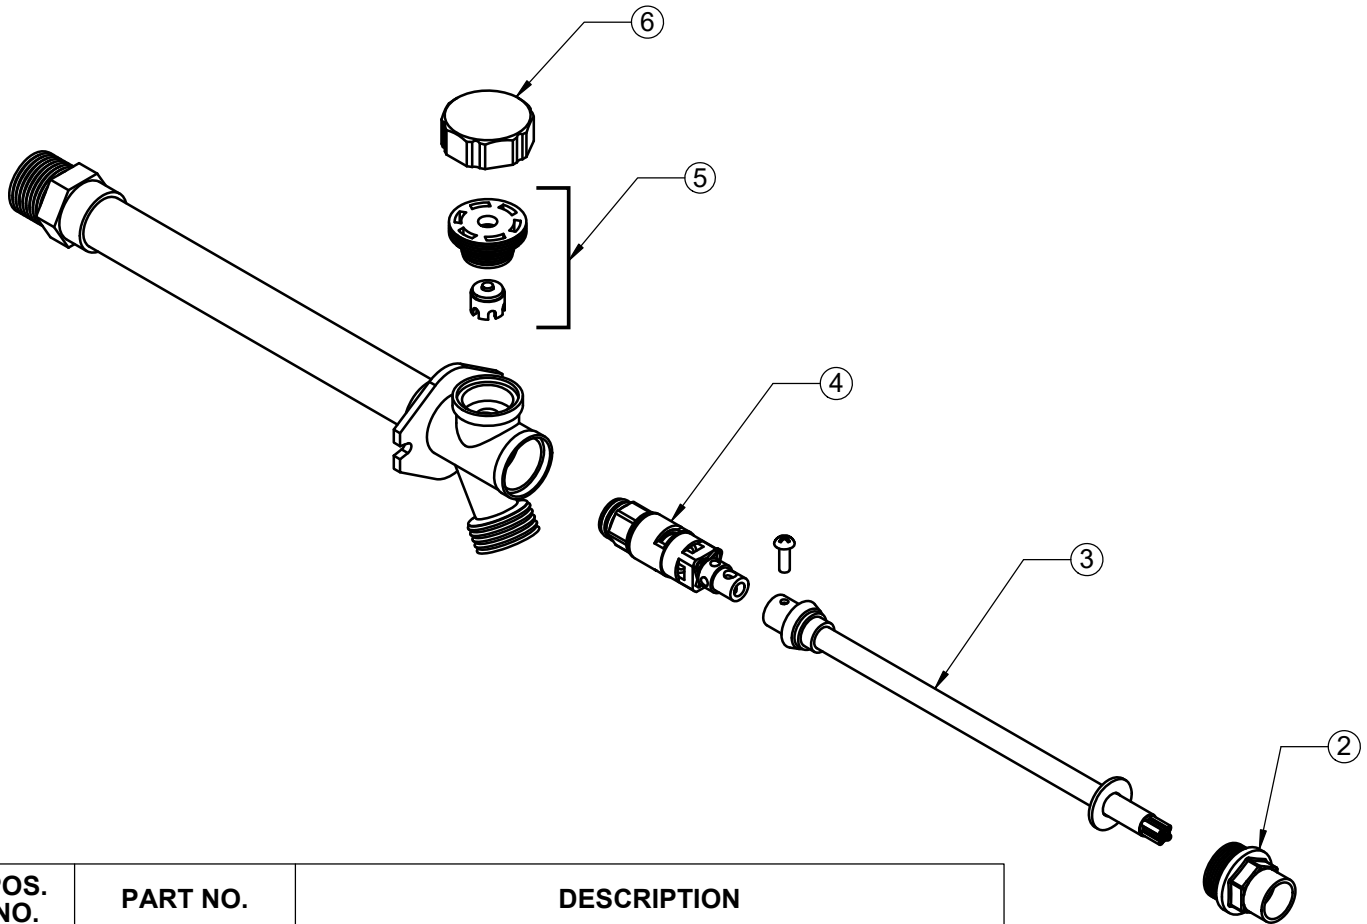

**SPECIFICATION:**

**HYDRANT  
REPLACEMENT PARTS**

JOSAM SERIES 71350 REPLACEMENT PARTS GUIDE.

SERIES

**71350**

POS. NO.	PART NO.	DESCRIPTION
1	71350P01U	KEY (1/4")
2	71350P02U	BONNET ASSY (INCL. 3 O-RINGS)
3	SEE TABLE	STEM TUBE ASSY (INCL. WASHER, SEAL, SCREW)
4	71350P04U	VALVE ASSY (INCL. 2 O-RINGS)
5	71350P05U	VACUUM BREAKER ASSY
6	71350P06U	VACUUM BREAKER CAP

**POS. NO. 3 - STEM TUBE ASSY - PART NOS.**

71350 MODEL	71300 MODEL	A DIM. [mm]	PART NO.
71350-MC-QTR	71300-6-QTR	3-5/8" [92]	09600B
71350-4-QTR	71300-7-QTR	4-5/8" [117]	09600C
71350-6-QTR	71300-9-QTR	6-5/8" [168]	09600D
71350-8-QTR	71300-11-QTR	8-5/8" [219]	09600E
71350-10-QTR	71300-13-QTR	10-5/8" [270]	09600F
71350-12-QTR	71300-15-QTR	12-5/8" [321]	09600G
71350-14-QTR	71300-17-QTR	14-5/8" [371]	09600H

WARNING: Cancer and Reproductive Harm - www.P65Warnings.ca.gov

DATE OF LAST CHANGE: 05/23/18

DIMENSIONS ARE SUBJECT TO MANUFACTURERS TOLERANCES AND CHANGE WITHOUT NOTICE. WE CAN ASSUME NO RESPONSIBILITY FOR USE OF SUPERSEDED OR VOID DATA.