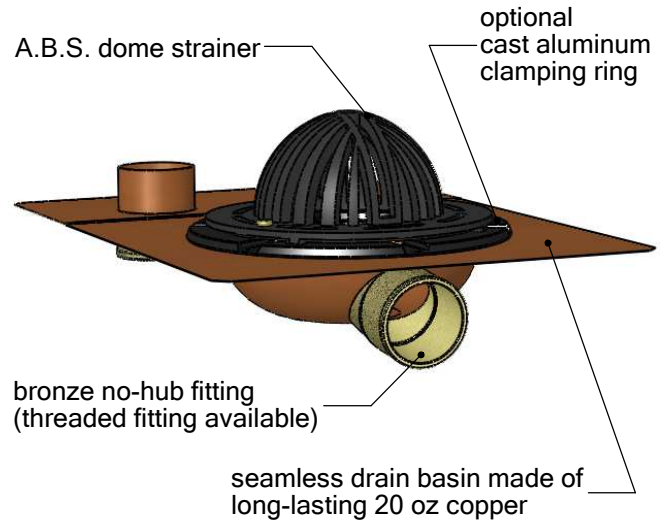

1148 N Marshall Ave, El Cajon, CA 92020
 tel: (619) 448-3567
 fax: (619) 448-9072 tbirdusa.com

SIDE OUTLET ROOF DRAIN W/ OVERFLOW WITH OPTIONAL CLAMPING RING

20 oz seamless copper drain basin with side outlet and attached overflow. Available in 2", 3", and 4" outlet sizes. Available with overflow in line with drain (for plastic drain replacement). Shown with optional cast aluminum clamping ring.

optional:

cast aluminum dome, powder coated black

flat grate (in plastic, copper, or stainless)

PART #	
RDCBHZ2TA	2" male thread
RDCBHZ2NH	2" no-hub
RDCBHZ3NH	3" no-hub
RDCBHZ4NH	4" no-hub
OPTIONS	
-CR	clamp ring, cast alum
-FG	flat grate, materials: plastic, copper, stainless
-AL	dome, cast aluminum