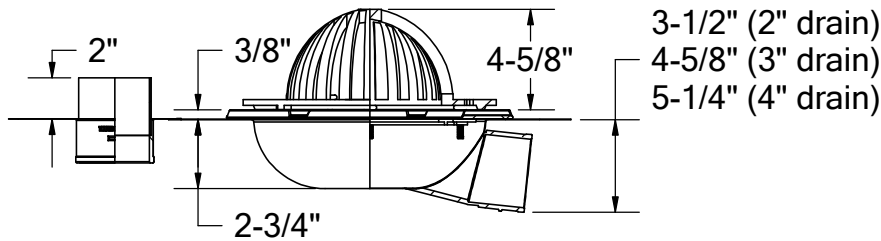

1148 N Marshall Ave, El Cajon, CA 92020
 tel: (619) 448-3567
 fax: (619) 448-9072 tbirdusa.com

SIDE OUTLET ROOF DRAIN W/ OVERFLOW WITH OPTIONAL CLAMPING RING

20 oz seamless copper drain basin with side outlet and attached overflow. Available in 2", 3", and 4" outlet sizes. Available with overflow in line with drain (for plastic drain replacement). Shown with optional cast aluminum clamping ring.

optional:

cast aluminum dome, powder coated black

flat grate (in plastic, copper, or stainless)

PART #	
RDCBHZ2TA	2" male thread
RDCBHZ2NH	2" no-hub
RDCBHZ3NH	3" no-hub
RDCBHZ4NH	4" no-hub
OPTIONS	
-CR	clamp ring, cast alum
-FG	flat grate, materials: plastic, copper, stainless
-AL	dome, cast aluminum