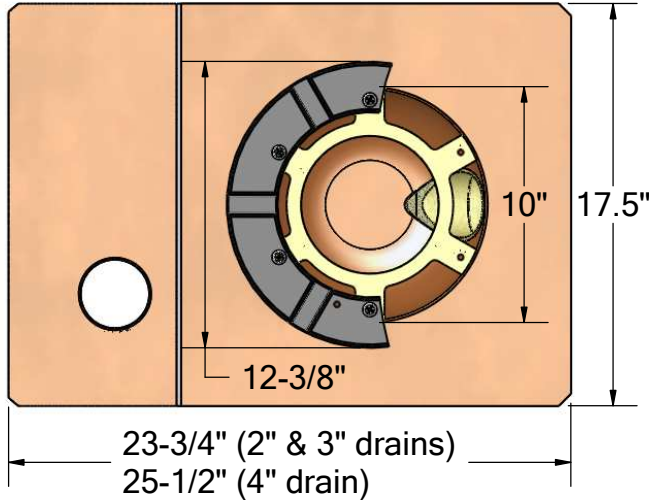

1148 N Marshall Ave, El Cajon, CA 92020
 tel: (619) 448-3567
 fax: (619) 448-9072 tbirdusa.com

SIDE OUTLET ROOF DRAIN W/ OVERFLOW WITH OPTIONAL CLAMPING RING

20 oz seamless copper drain basin with side outlet and attached overflow. Available in 2", 3", and 4" outlet sizes. Available with overflow in line with drain (for plastic drain replacement). Shown with optional cast aluminum clamping ring.

optional:

cast aluminum dome, powder coated black

flat grate (in plastic, copper, or stainless)

PART #	
RDCBHZ2TA	2" male thread
RDCBHZ2NH	2" no-hub
RDCBHZ3NH	3" no-hub
RDCBHZ4NH	4" no-hub
OPTIONS	
-CR	clamp ring, cast alum
-FG	flat grate, materials: plastic, copper, stainless
-AL	dome, cast aluminum