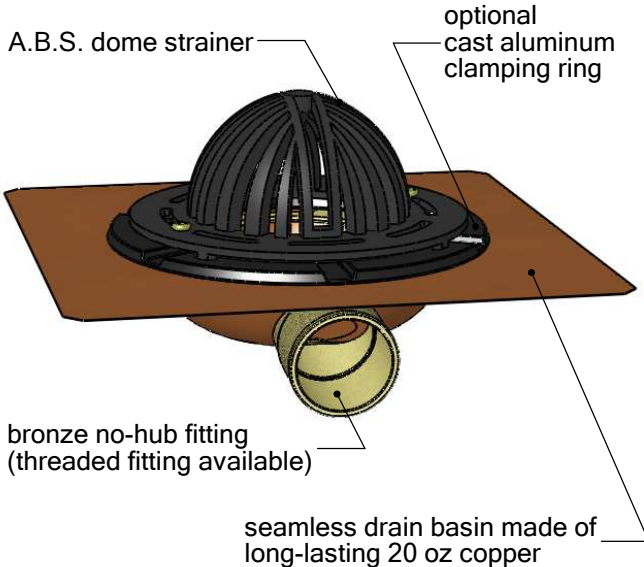

1148 N Marshall Ave, El Cajon, CA 92020
 tel: (619) 448-3567
 fax: (619) 448-9072 tbirdusa.com

SIDE OUTLET ROOF DRAIN WITH OPTIONAL CLAMPING RING

20 oz seamless copper drain basin with side outlet. Available in 2", 3", and 4" outlet sizes.
 Shown with optional cast aluminum clamping ring.

3-1/2" (2" drain)
 4-5/8" (3" drain)
 5-1/4" (4" drain)

optional:

cast aluminum dome, powder coated black

flat grate (in plastic, copper, or stainless)

PART #	
RDHZ2TA	2" male thread
RDHZ2NH	2" no-hub
RDHZ3NH	3" no-hub
RDHZ4NH	4" no-hub
OPTIONS	
-CR	clamp ring, cast alum
-FG	flat grate, materials: plastic, copper, stainless
-AL	dome, cast aluminum