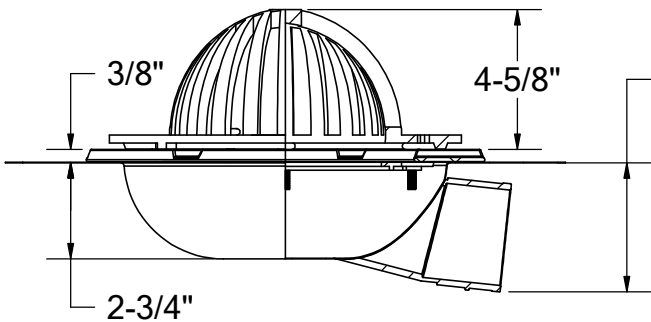

1148 N Marshall Ave, El Cajon, CA 92020
 tel: (619) 448-3567
 fax: (619) 448-9072 tbirdusa.com

SIDE OUTLET ROOF DRAIN WITH OPTIONAL CLAMPING RING

20 oz seamless copper drain basin with side outlet. Available in 2", 3", and 4" outlet sizes.
 Shown with optional cast aluminum clamping ring.

3-1/2" (2" drain)
 4-5/8" (3" drain)
 5-1/4" (4" drain)

optional:

cast aluminum dome, powder coated black

flat grate (in plastic, copper, or stainless)

PART #	
RDHZ2TA	2" male thread
RDHZ2NH	2" no-hub
RDHZ3NH	3" no-hub
RDHZ4NH	4" no-hub
OPTIONS	
-CR	clamp ring, cast alum
-FG	flat grate, materials: plastic, copper, stainless
-AL	dome, cast aluminum