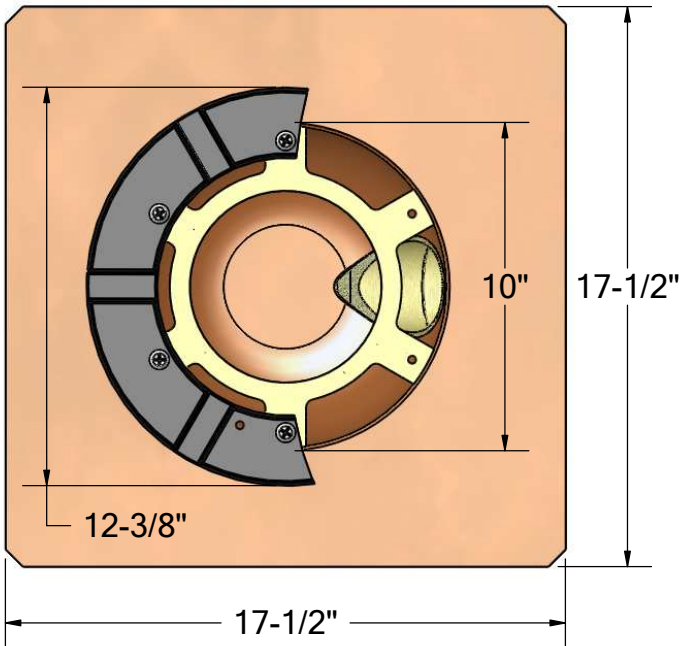

1148 N Marshall Ave, El Cajon, CA 92020
 tel: (619) 448-3567
 fax: (619) 448-9072 tbirdusa.com

SIDE OUTLET ROOF DRAIN WITH OPTIONAL CLAMPING RING

20 oz seamless copper drain basin with side outlet. Available in 2", 3", and 4" outlet sizes.
 Shown with optional cast aluminum clamping ring.

3-1/2" (2" drain)
 4-5/8" (3" drain)
 5-1/4" (4" drain)

optional:

cast aluminum dome, powder coated black

flat grate (in plastic, copper, or stainless)

PART #	
RDHZ2TA	2" male thread
RDHZ2NH	2" no-hub
RDHZ3NH	3" no-hub
RDHZ4NH	4" no-hub
OPTIONS	
-CR	clamp ring, cast alum
-FG	flat grate, materials: plastic, copper, stainless
-AL	dome, cast aluminum